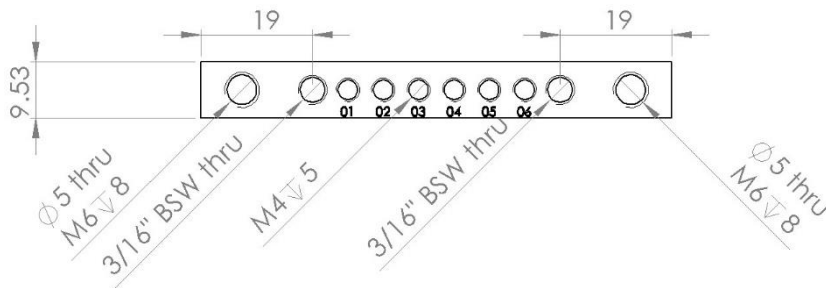

Teubels – Earth Neutral Busbars – 63A Two Stud

Part Number– 34042, 34062, 34082, 34102, 34122, 34142, 34162, 34182, 34202, 34242, 34302, 34362

Part Number	34042, 34062, 34082, 34102, 34122, 34142, 34162, 34182, 34202, 34242, 34302, 34362
Description	Earth neutral busbar
Material	Brass
Pitch	6mm
Number of terminals	4 way 6 way 8 way 10 way 12 way 14 way 16 way 18 way 20 way 24 way 30 way 36 way

Teubels – Earth Neutral Busbars – 63A Two Stud

Part Number – 34042, 34062, 34082, 34102, 34122, 34142, 34162, 34182, 34202, 34242, 34302, 34362

BUSBAR SIZING

Part Number	Size (mm)	Terminals
34042	70	4 way
34062	80	6 way
34082	92	8 way
34102	104	10 way
34122	116	12 way
34142	128	14 way
34162	140	16 way
34182	152	18 way
34202	164	20 way
34242	188	24 way
34302	224	30 way
34362	260	36 way

DIMENSIONS

Note: All Dimensions are in mm.

Trical – New Zealand
P: +64 9 527 0072
F: +64 9 527 0073
www.trical.co.nz

Refer to your group buying office, Trical Sales Representative or
Trical Sales Office for pricing.