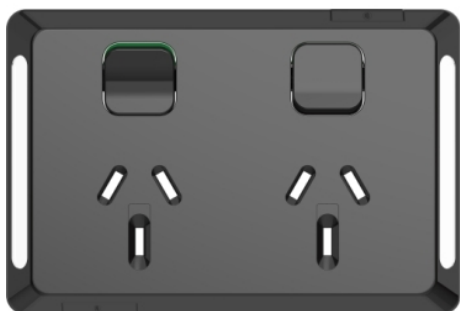

Product data sheet

Characteristics

PDLP395C-BK

Pro Series, cover frame, 2 switches & 2 sockets, 10 A, Black

Main

Range	Pro Series
Product or component type	Cover frame
Colour tint	Black (BK)
Type of packing	Polybag

Complementary

Range compatibility	Switched socket
Product destination	Switched socket
Number of rocker	2
Number of power socket outlets	2
[In] rated current	10 A
Installation direction	Horizontal
Fixing mode	Clip-on
Surface finish	Glossy
Material	PC (polycarbonate): window ABS (acrylonitrile butadiene-styrene): skin
Height	78 mm
Width	116 mm
Depth	9 mm
Net weight	0.018 kg