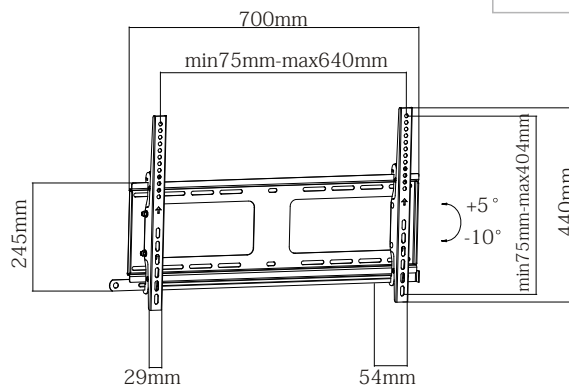

HEAVY-DUTY FIXED & TILT TV WALL MOUNT

Brateck[®]
BRACKET TECHNOLOGY

For most 37"-70" LED, LCD Flat Panel TVs

Anti-theft

NEW
Arrival

Preset leveling adjustment allows TV to be perfectly positioned after hanging

Effortless tilting for a desired viewing angle

Locking bar firmly secures (Models No. ends with AT)

Open architecture provides superior ventilation and easy access for wiring

LP38-46AT