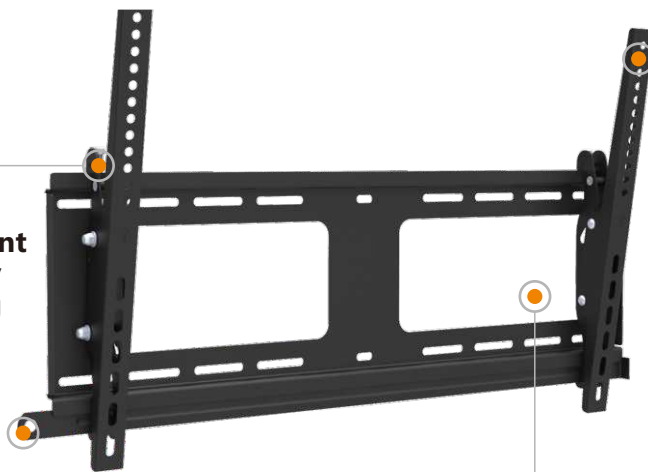

HEAVY-DUTY FIXED & TILT TV WALL MOUNT

Brateck[®]
BRACKET TECHNOLOGY

For most 37"-70" LED, LCD Flat Panel TVs

Anti-theft

NEW
Arrival

Preset leveling adjustment allows TV to be perfectly positioned after hanging

Effortless tilting for a desired viewing angle

Locking bar firmly secures (Models No. ends with AT)

Open architecture provides superior ventilation and easy access for wiring

LP38-46AT