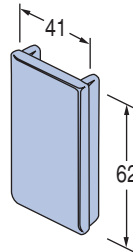

P2240

For P1000® & P2000 Strut
Mass: 0.70kg/100

P4240

For P3300 & P4000 Strut
Mass: 0.40kg/100

P5580

For P5500 Strut
Mass: 1.2kg/100

Typical Installation

P2860-10 – STRUT END CAPS – PLASTIC

Fits P1000® & P2000 Strut
Mass: 1.54kg/100

Note: Caps struts provide a protective covering on protruding Struts to guard against personal injury or damage to clothing. They slip easily over the ends of strut.
Available: White or black only.