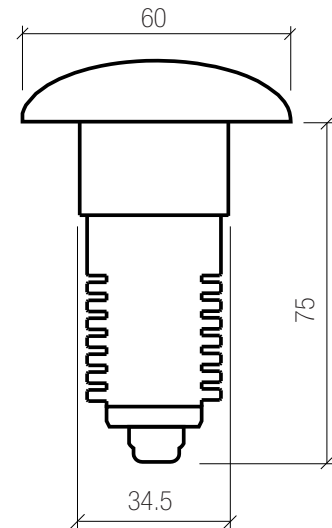

LED DECK LIGHT 3WATT - 316/AU

100deg

3W

95lm

CRI 83+

IP67

IK10

3000K

12-24VDC

CREE XP-G2 LEDs

| SPECIFICATION | | |
|---------------|-------------------------------------|------------------|
| CODE | LDDL1006-1-3K-3W | LDDL1006-2-3K-3W |
| INPUT | 12-24VDC | |
| POWER | 3Watt | |
| LUMENS | 95Lm | |
| CRI | 83+ | |
| COLOUR TEMP | 3000K | |
| DIMMABLE | No | |
| BEAM | 100deg | 2 x 100deg |
| IP RATING | IP67 | |
| IK RATING | IK10 | |
| DIMENSIONS | 60dia face x 75 deep x 34.5dia body | |
| CUTOUT | 40mm with former | |
| ENTRY CABLE | 1m of 2 core (0.75mm x 2) | |
| WARRANTY | 3 Years | |

DIMENSIONS

FEATURES:

- # Anti siphon cable.
- # CREE XP-G2 LEDs.
- # 316 stainless face.
- # 6063 structural grade aluminium body 25-30micron anodised.
- # Safe low voltage input.
- # High quality luminaire with 3 year warranty.