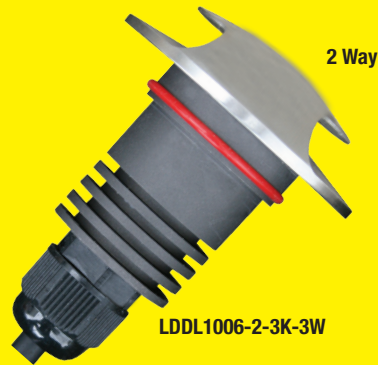

LED DECK LIGHT 3WATT - 316/AU

100deg

3W

95lm

CRI 83+

IP67

IK10

3000K

12-24VDC

CREE XP-G2 LEDs

| SPECIFICATION | | |
|---------------|-------------------------------------|------------------|
| CODE | LDDL1006-1-3K-3W | LDDL1006-2-3K-3W |
| INPUT | 12-24VDC | |
| POWER | 3Watt | |
| LUMENS | 95Lm | |
| CRI | 83+ | |
| COLOUR TEMP | 3000K | |
| DIMMABLE | No | |
| BEAM | 100deg | 2 x 100deg |
| IP RATING | IP67 | |
| IK RATING | IK10 | |
| DIMENSIONS | 60dia face x 75 deep x 34.5dia body | |
| CUTOUT | 40mm with former | |
| ENTRY CABLE | 1m of 2 core (0.75mm x 2) | |
| WARRANTY | 3 Years | |

DIMENSIONS

FEATURES:

- # Anti siphon cable.
- # CREE XP-G2 LEDs.
- # 316 stainless face.
- # 6063 structural grade aluminium body 25-30micron anodised.
- # Safe low voltage input.
- # High quality luminaire with 3 year warranty.

APPLICATIONS:

- # Exterior deck and wall lighting etc.
- # Marker lighting.

NOTE:

- # Comes complete with former tube for installation.
- # Constant voltage wired in parallel.
- # Voltage drop can be significant in long runs.
- # Plan cabling size accordingly.
- # IP67 is not recommended for in ground use.