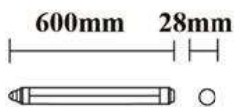

TECHNICAL SPECIFICATIONS

Lifespan	>50,000 Hours
Input Voltage	AC85-265V
Certifications	CE, SAA, RoHS
Warranty	5 Year
IP Rating	IP66
Spectrum	Full Spectrum
Efficiency	60 $\mu\text{mol}/\text{m}^2/\text{s}$