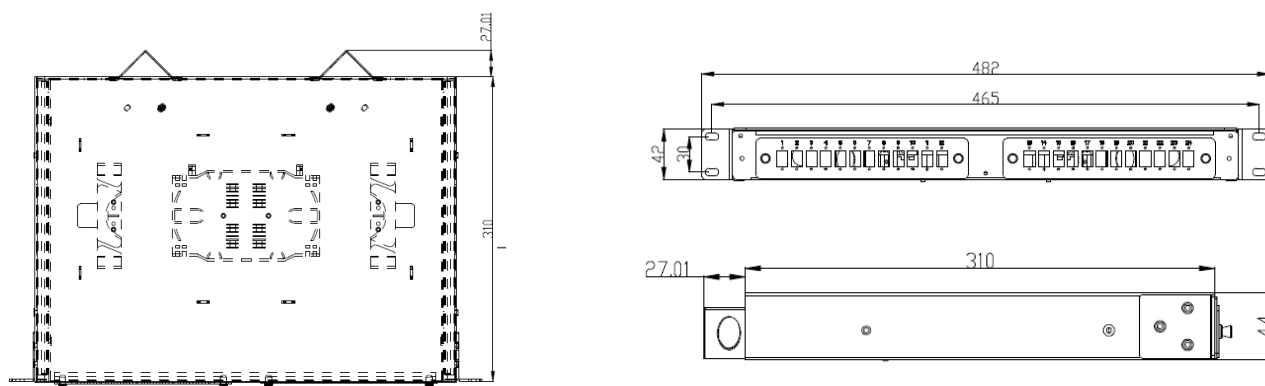

garland

Garland 1RU 19" Modular 24 Port Fibre Panel with Sliding Drawer

- 1RU 19" Modular Design
- Mounting Ears
- Ball Bearing Sliding Rails
- Includes 2 x 12f Splice Cassettes with Combs
- Includes Cable Glands, Internal Cable Management, Fibre Tubing & Splice Protectors
- Includes Adaptor Panels, with Screen Printed Numbers for SL/DLC, ST/FC & DSC/QLC
- Includes all Mounting Screws & Cage Nuts

Physical Characteristics

Details	
Dimension	482 (W) x 44 (H) x 340 (D) mm
Weight	5kg
Finish	Powder coated black
Material	1.6mm Zinc anneal
Rack Size	19 inch 1 RU

Dimensions

With Garland, you are always well connected.